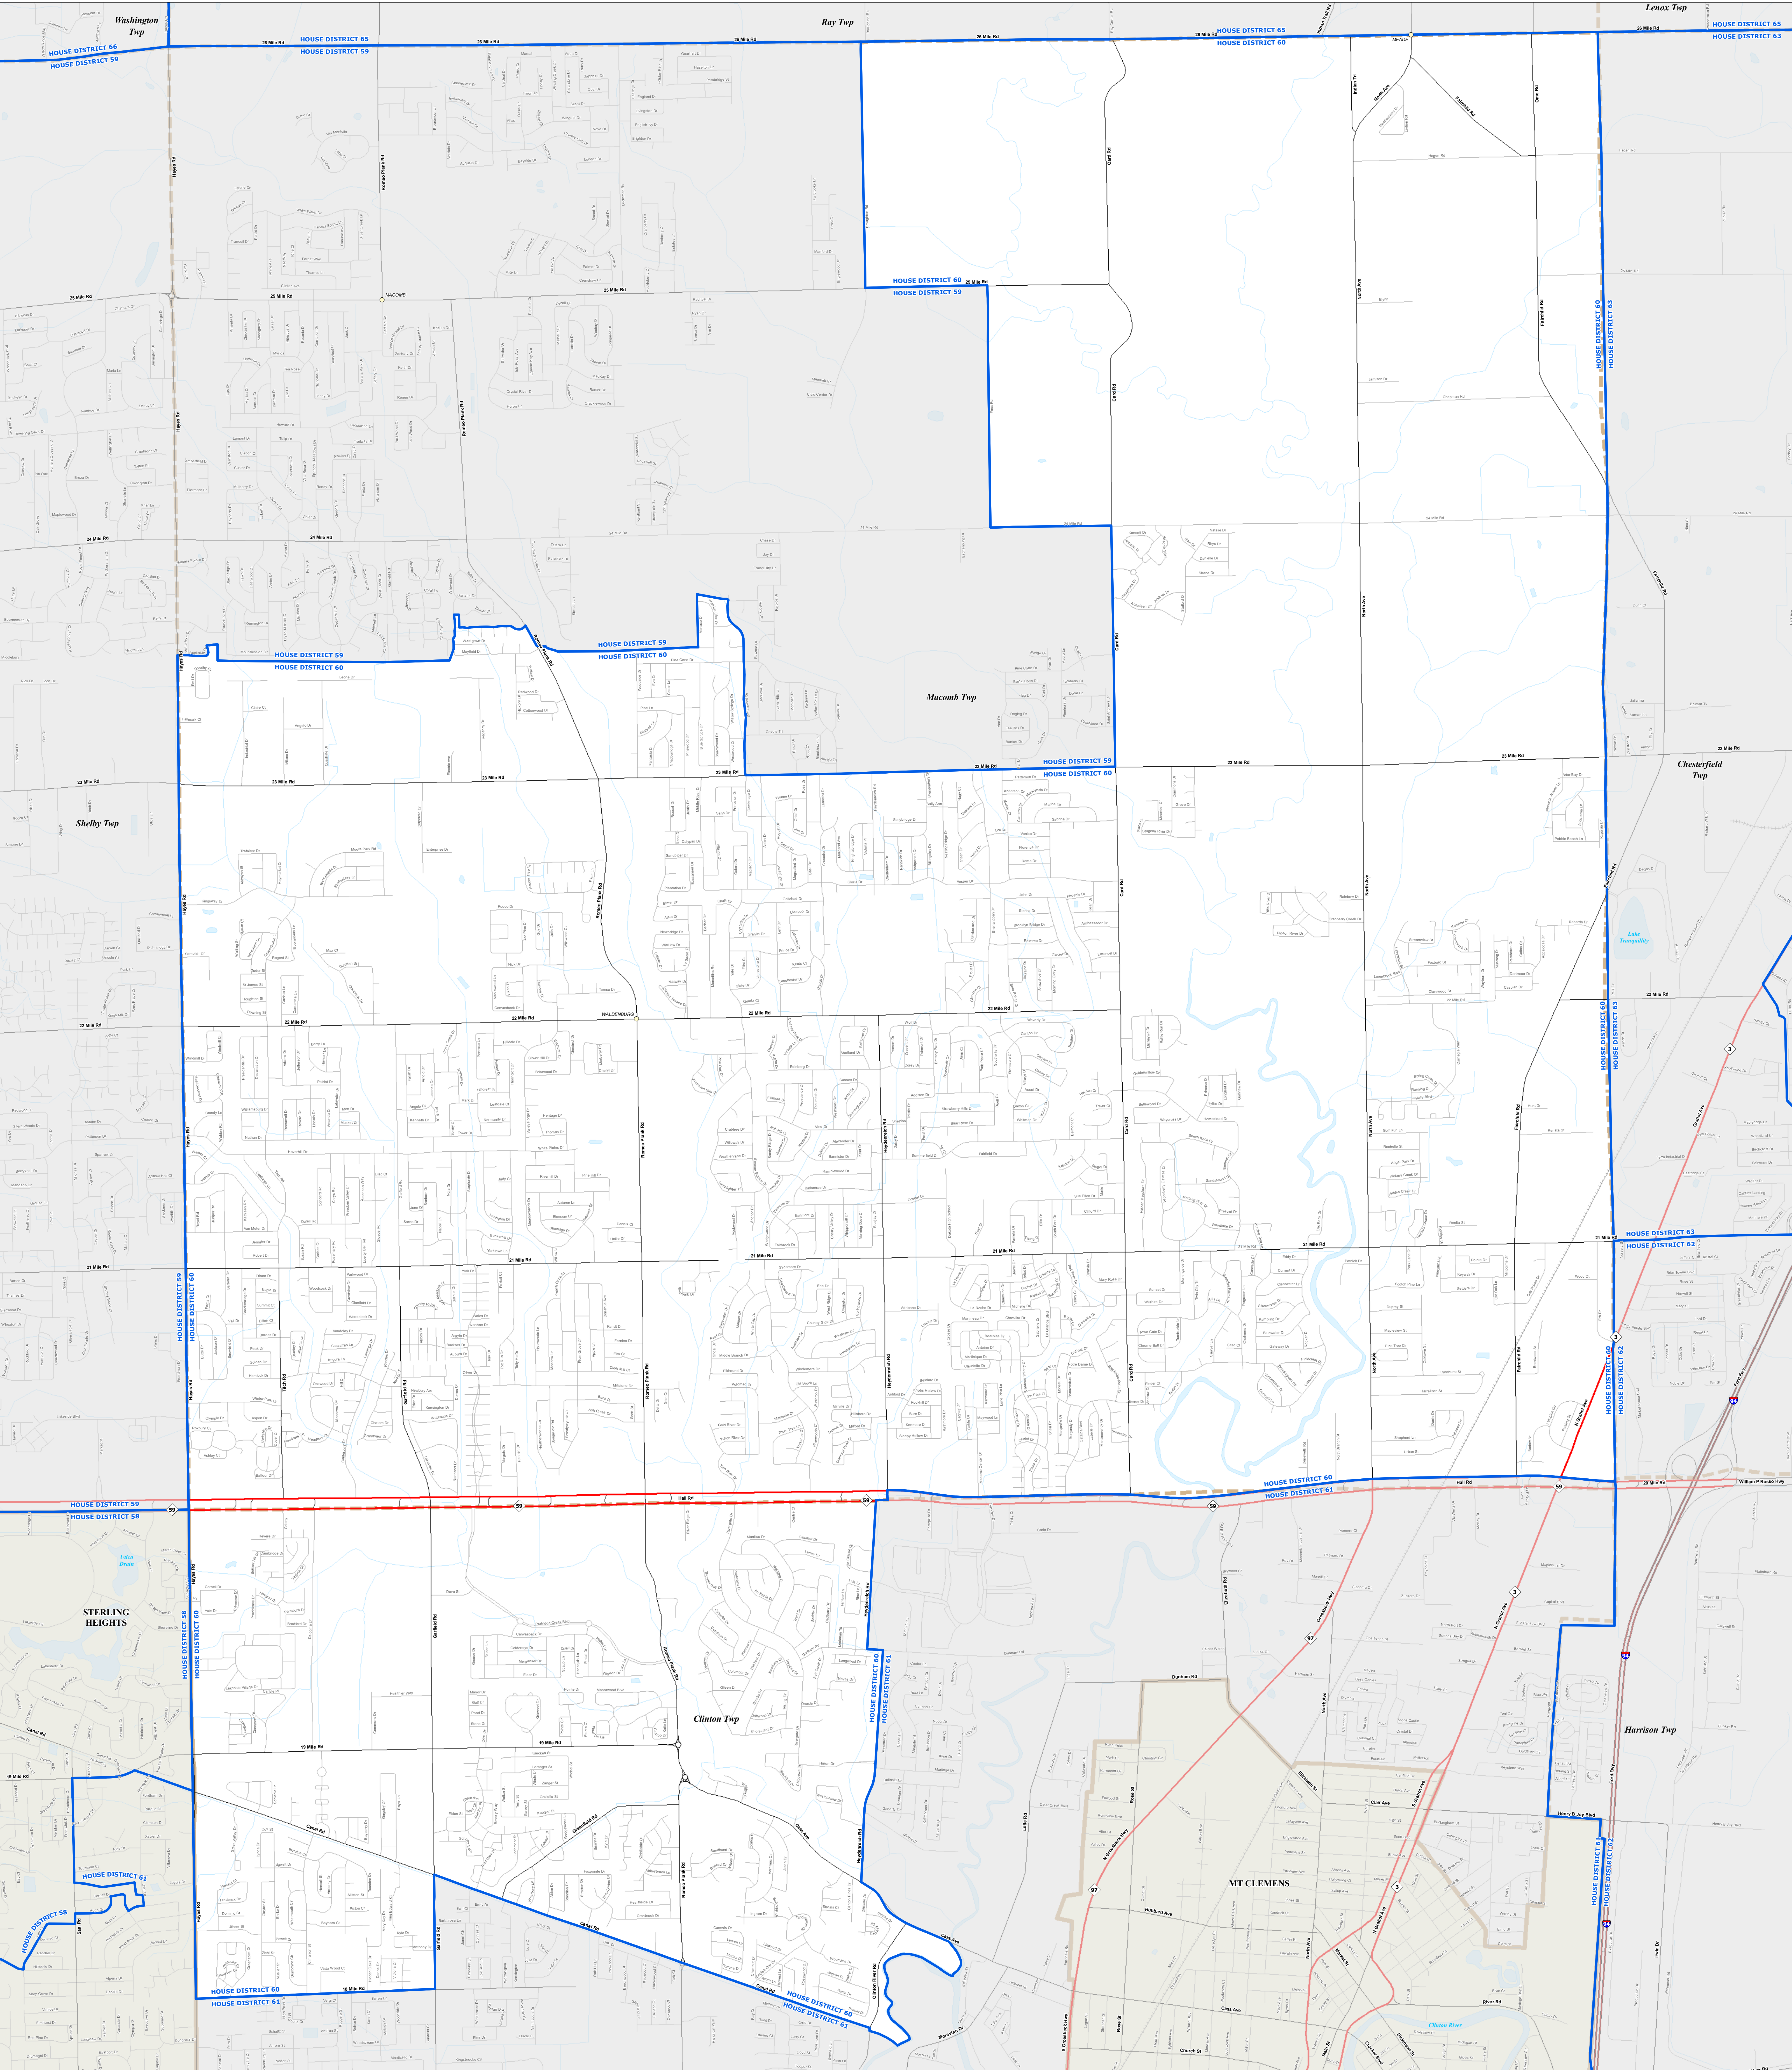

MICHIGAN STATE HOUSE DISTRICT 60

2021 Apportionment Plan

Legend

House District	Township	Freeway	Railroad
City	County	Highway	Water Feature
Village	State	Primary Road	River, Stream, or Drain
Unincorporated Place	Local Road		

0 1 2 Miles